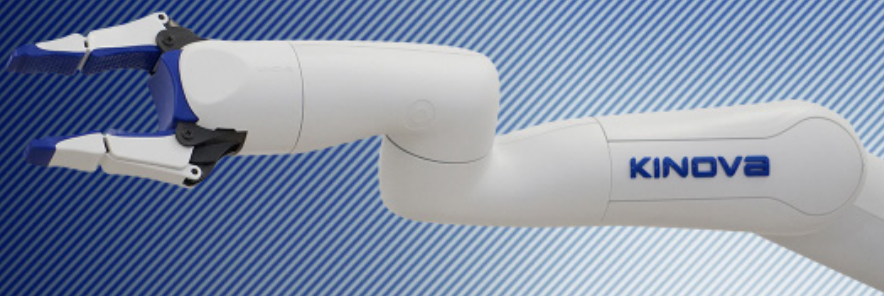

# INTRODUCING THE KINOVA GEN3 LITE ROBOT

## The new standard in compact and affordable professional robots

The newest member in the Kinova ultra lightweight robots series, Gen3 lite offers a more accessible option if you're looking for professional-grade robots to perform light manipulation tasks.

## Less is more with Gen3 lite

A smaller and simpler version of the Kinova Gen3, Gen3 lite still offers many of the powerful and robust capabilities you expect in a professional manipulator robot such as:

PLUG &  
PLAY

ULTRA  
LIGHTWEIGHT

SAFE & USER  
FRIENDLY

PORTABLE

POWER  
EFFICIENT